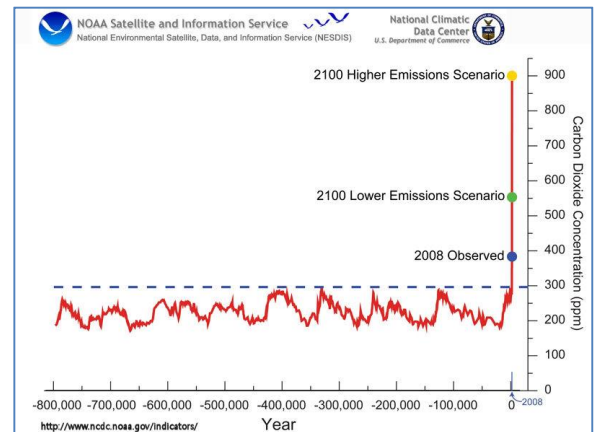

While CO₂ rise in the atmosphere is one major issue, there are many other things humans can focus on to make the world better and healthier.

WHY SHOULD YOU CARE?

You definitely won't as you'll most likely be dead. But, if you have kids or grandkids or know anyone younger than you, or care anything about the planet, you should be concerned. One thing we can all agree on is that the increasing world population is creating a strain on the earth and that we should reduce the amount of natural resources consumed.

WHAT CAN YOU DO?

In the coming months, the Green Team will be putting together informational newsletters with things each of you can do to make a difference. We will focus on specific items but please remember

**EVEN THE SMALL THINGS
MAKE A DIFFERENCE.**